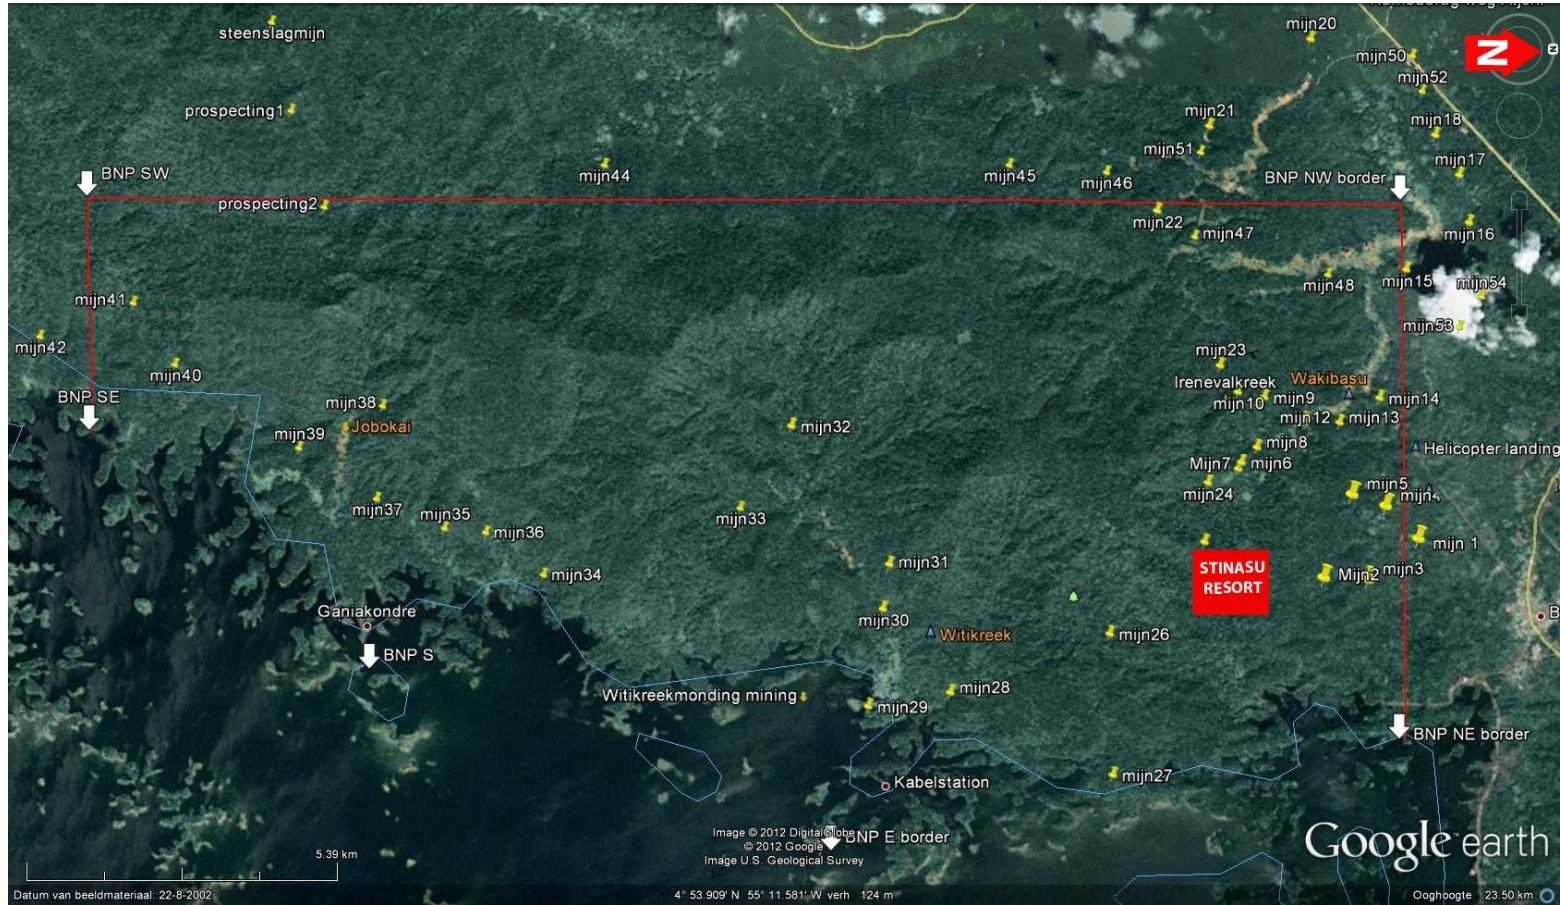

for a living planet®

Photo impression of status Brownsberg
Nature Park

February 2012

for a living planet®

Location of Brownsberg Nature Park

for a living planet®

Map of the Brownsberg Area;
boundaries by GPS coordinates

for a living planet®

BNP Mijn 47
N 04 57.76 W 55 12.76
alt 1124 ft
Feb 2012

Mine 47

BNP Mijn 48
N 05 00.34 W 55 13.68
alt 1491 ft
Feb 2012

Mine 48

for a living planet®

**BNP Mijn 23 (Irenevallenkreek)
N 04 57.98 W 55 12.34 alt 821 ft**

Mine 23

for a living planet®

Irene falls, on ground

for a living planet®

Irene falls, on ground

for a living planet®

Irene falls, on ground

for a living planet®