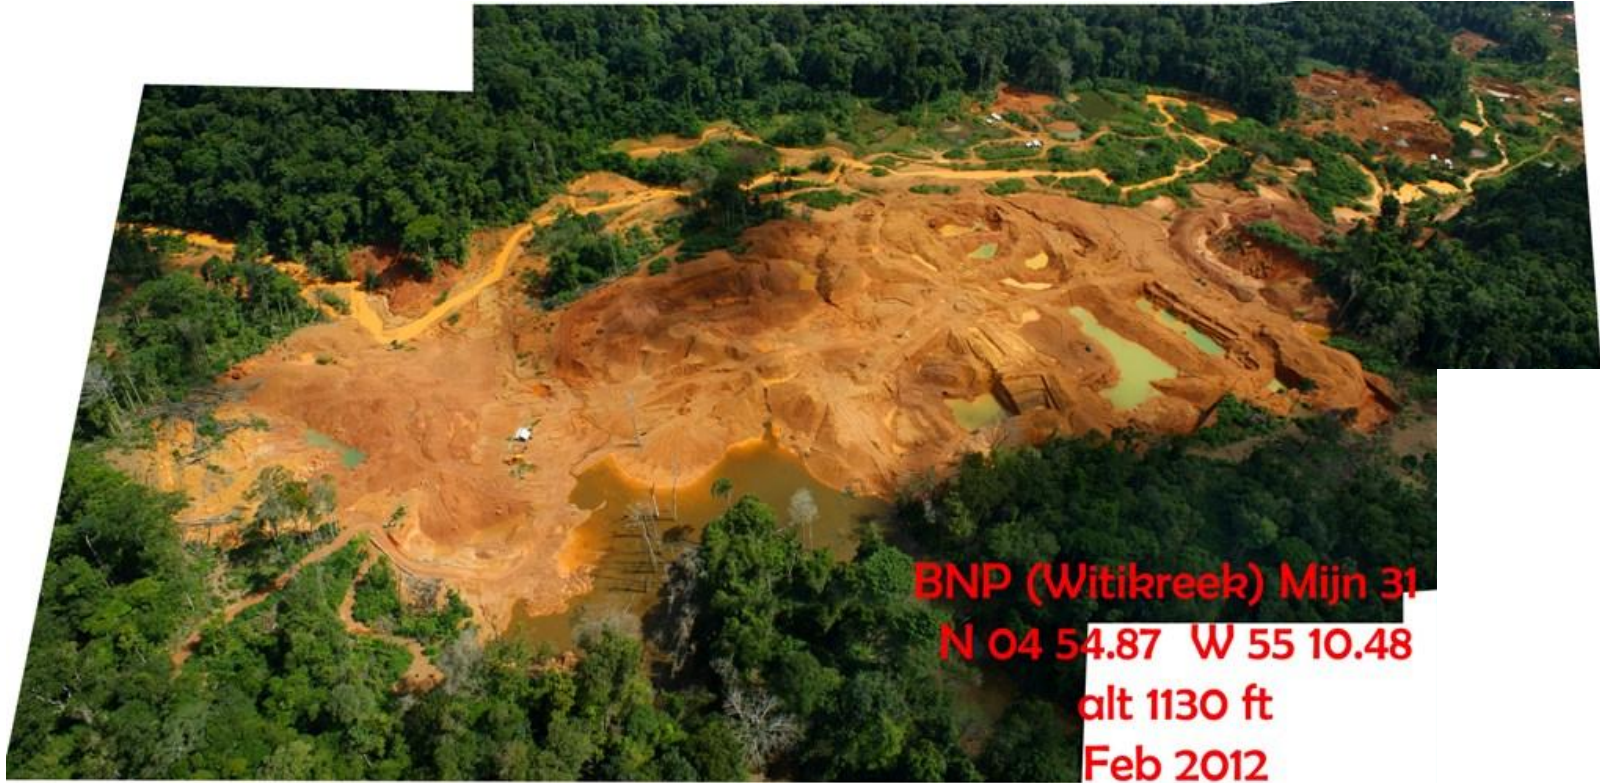

for a living planet®