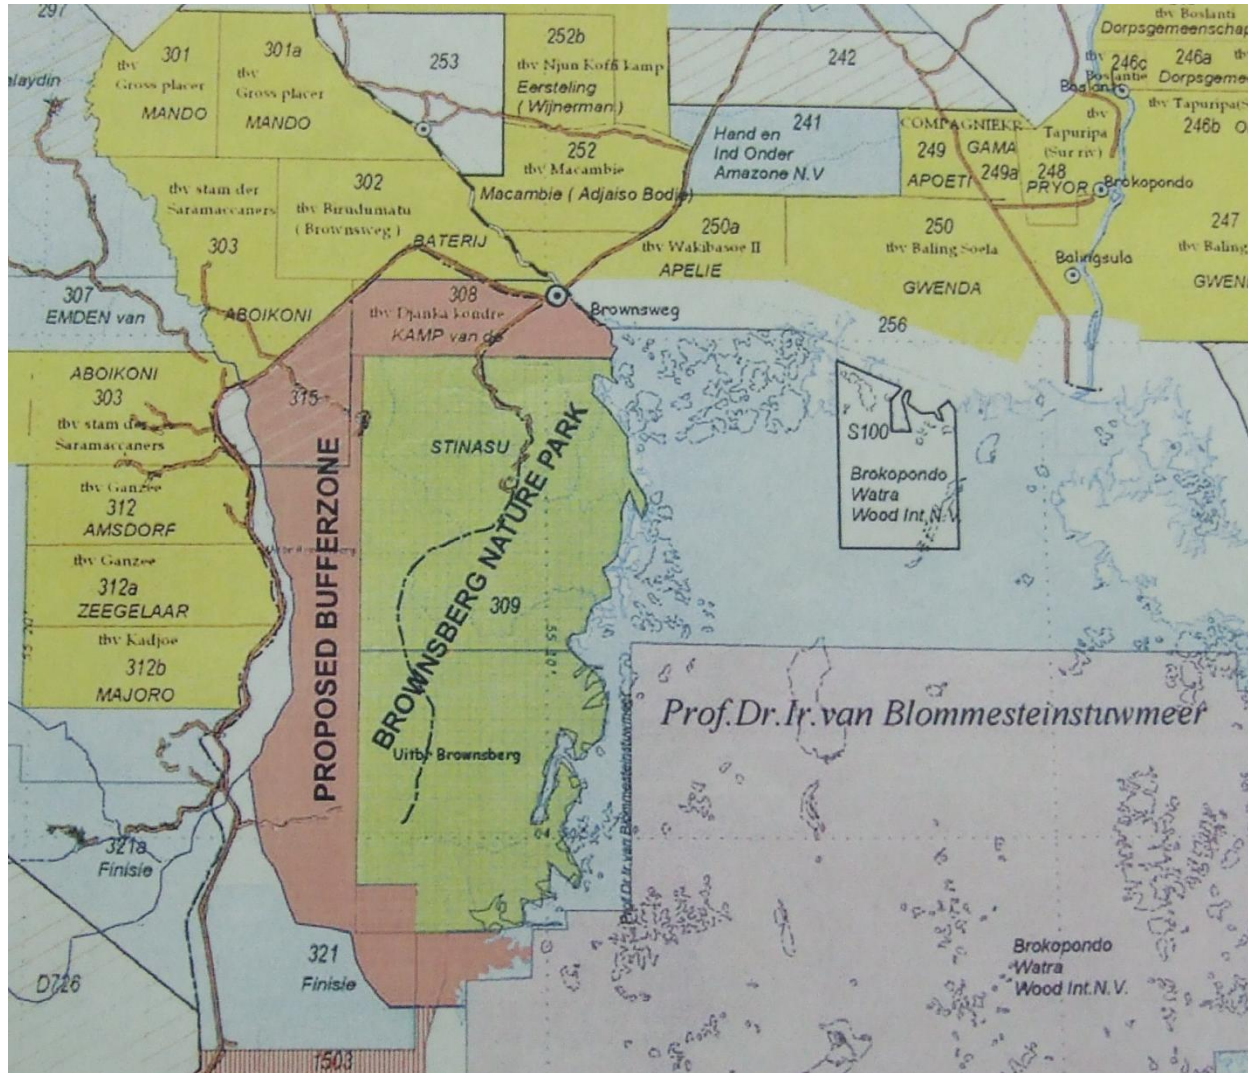

for a living planet®

Photo impression of status Brownsberg
Nature Park

February 2012

for a living planet®

Location of Brownsberg Nature Park

for a living planet®

Map of the Brownsberg Area;
boundaries by GPS coordinates

for a living planet®

BNP Mijn 47
N 04 57.76 W 55 12.76
alt 1124 ft
Feb 2012

Mine 47

BNP Mijn 48
N 05 00.34 W 55 13.68
alt 1491 ft
Feb 2012

Mine 48

for a living planet®

**BNP Mijn 23 (Irenevallenkreek)
N 04 57.98 W 55 12.34 alt 821 ft**

Mine 23

for a living planet®

Irene falls, on ground

for a living planet®

Irene falls, on ground

for a living planet®

Irene falls, on ground

for a living planet®