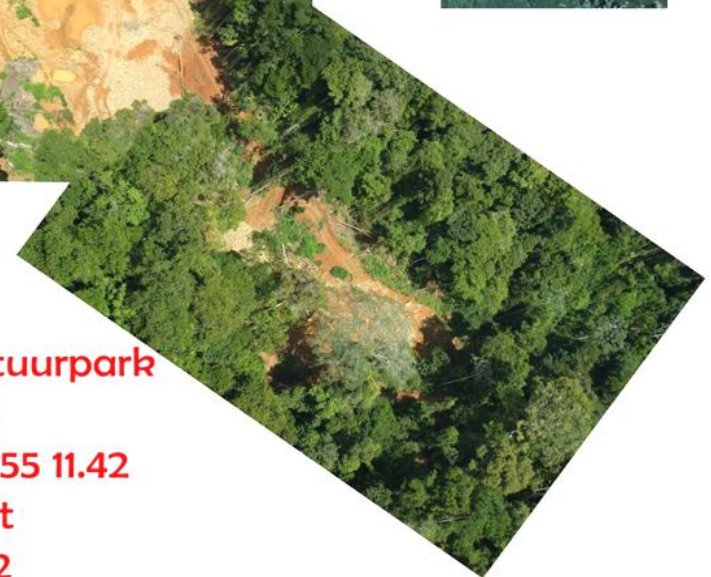

Irene falls, on ground

for a living planet®

BNP
Mijn 11
N 04 58.33W 55 11.96
alt 1278 ft
Feb 2012

Mine 11

for a living planet®

Brownsberg natuurpark
Mijn 6
N 04 58.18 W 55 11.42
alt 914 ft
feb 2012

Mine 6

for a living planet®