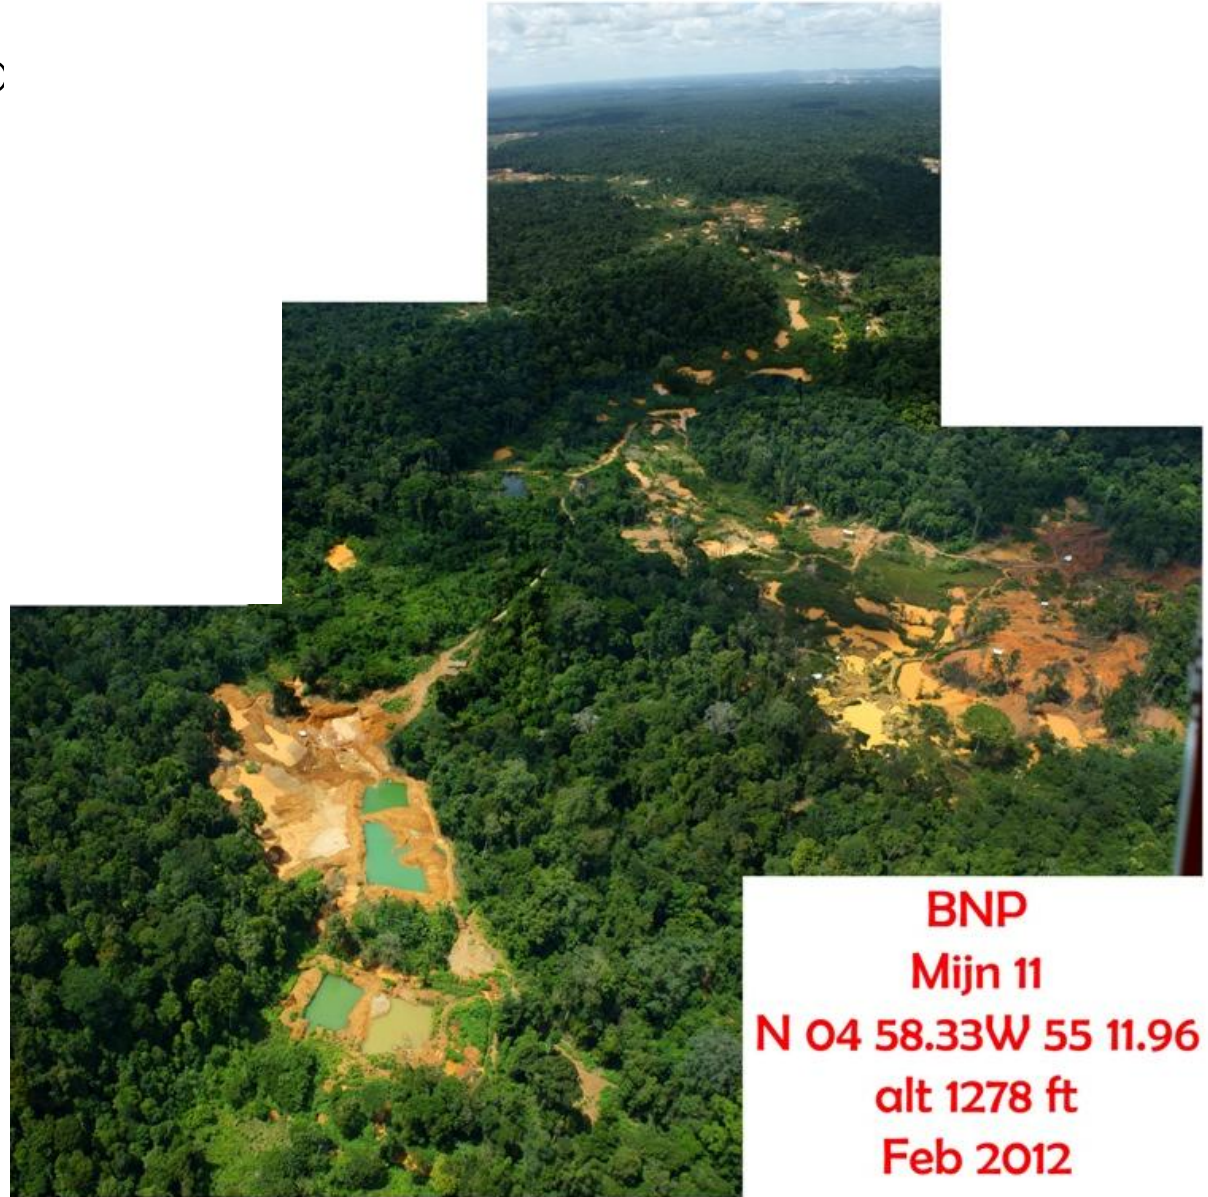

Mine 23

for a living planet®

Irene falls, on ground

for a living planet®

Irene falls, on ground

for a living planet®

Irene falls, on ground

for a living planet®

Irene falls, on ground

for a living planet®

BNP
Mijn 11
N 04 58.33W 55 11.96
alt 1278 ft
Feb 2012

Mine 11

for a living planet®

Brownsberg natuurpark
Mijn 6
N 04 58.18 W 55 11.42
alt 914 ft
feb 2012

Mine 6

for a living planet®